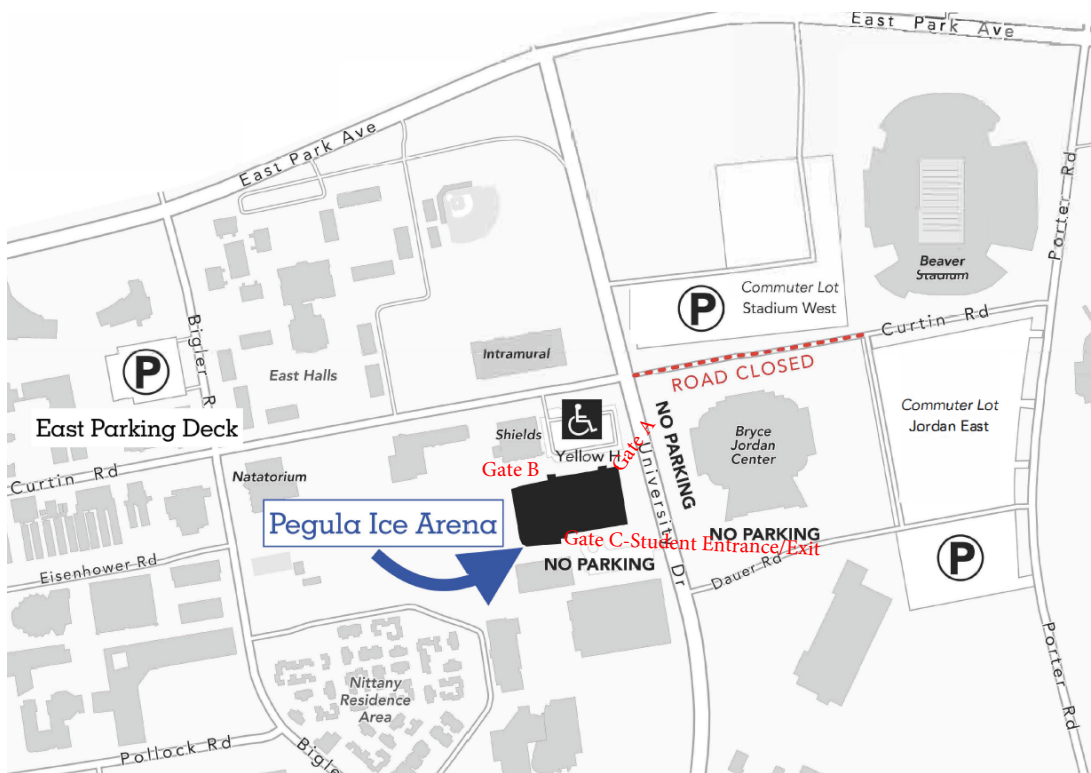

## Commencement Parking Information

**General parking** for Penn State spring commencement ceremonies being held at Pegula Ice Arena will be available at East Parking Deck, located on Bigler Road approximately two blocks west of Pegula.

In the event that the East Deck reaches capacity, parking will be available at Jordan East (located just east of the Bryce Jordan Center) and Stadium West (located just west of Beaver Stadium).

**ADA parking** for Pegula commencement ceremonies will be available at Yellow H Shields, located north of Pegula Ice Arena and accessible from Curtin Road via University Drive or Bigler Road.

A valid state-issued ADA placard or license plate is required for ADA parking. To ensure the safety of all guests and to assist with traffic flow between each ceremony, drivers are discouraged from dropping off or picking up outside of the designated ADA parking areas.

Curtin Road will be closed to vehicle traffic between University Drive and the entrance to Jordan East throughout the commencement ceremonies to allow safe pedestrian access.

**PennState**