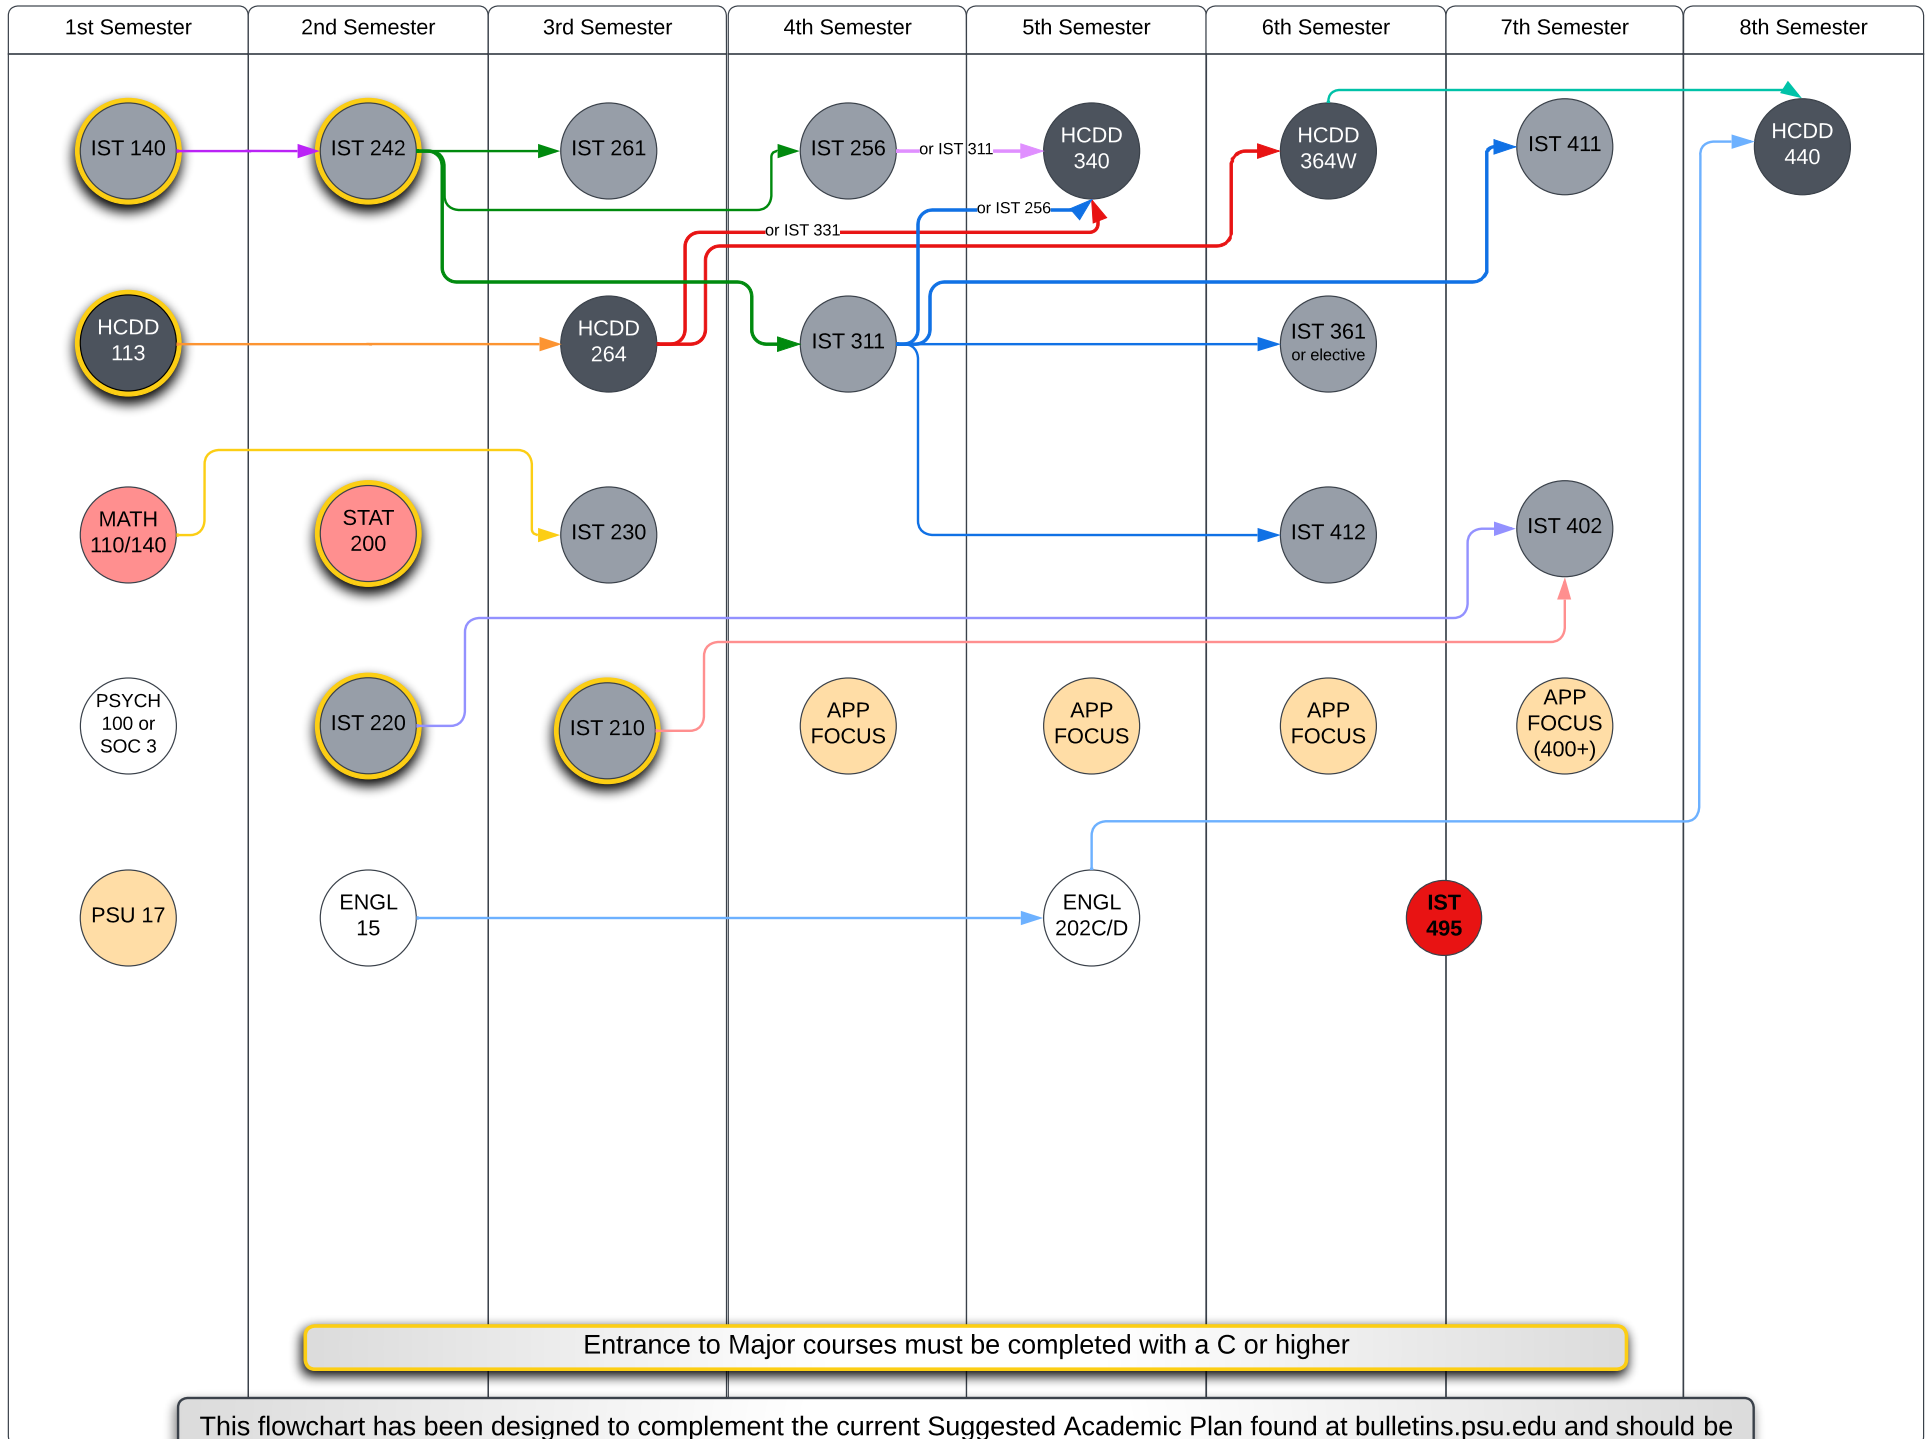

Human Centered Design and Development (HCDD_BS) 2023-24

Entrance to Major courses must be completed with a C or higher

This flowchart has been designed to complement the current Suggested Academic Plan found at bulletins.psu.edu and should be used with student What-If and/or Academic Requirement Reports in Lionpath