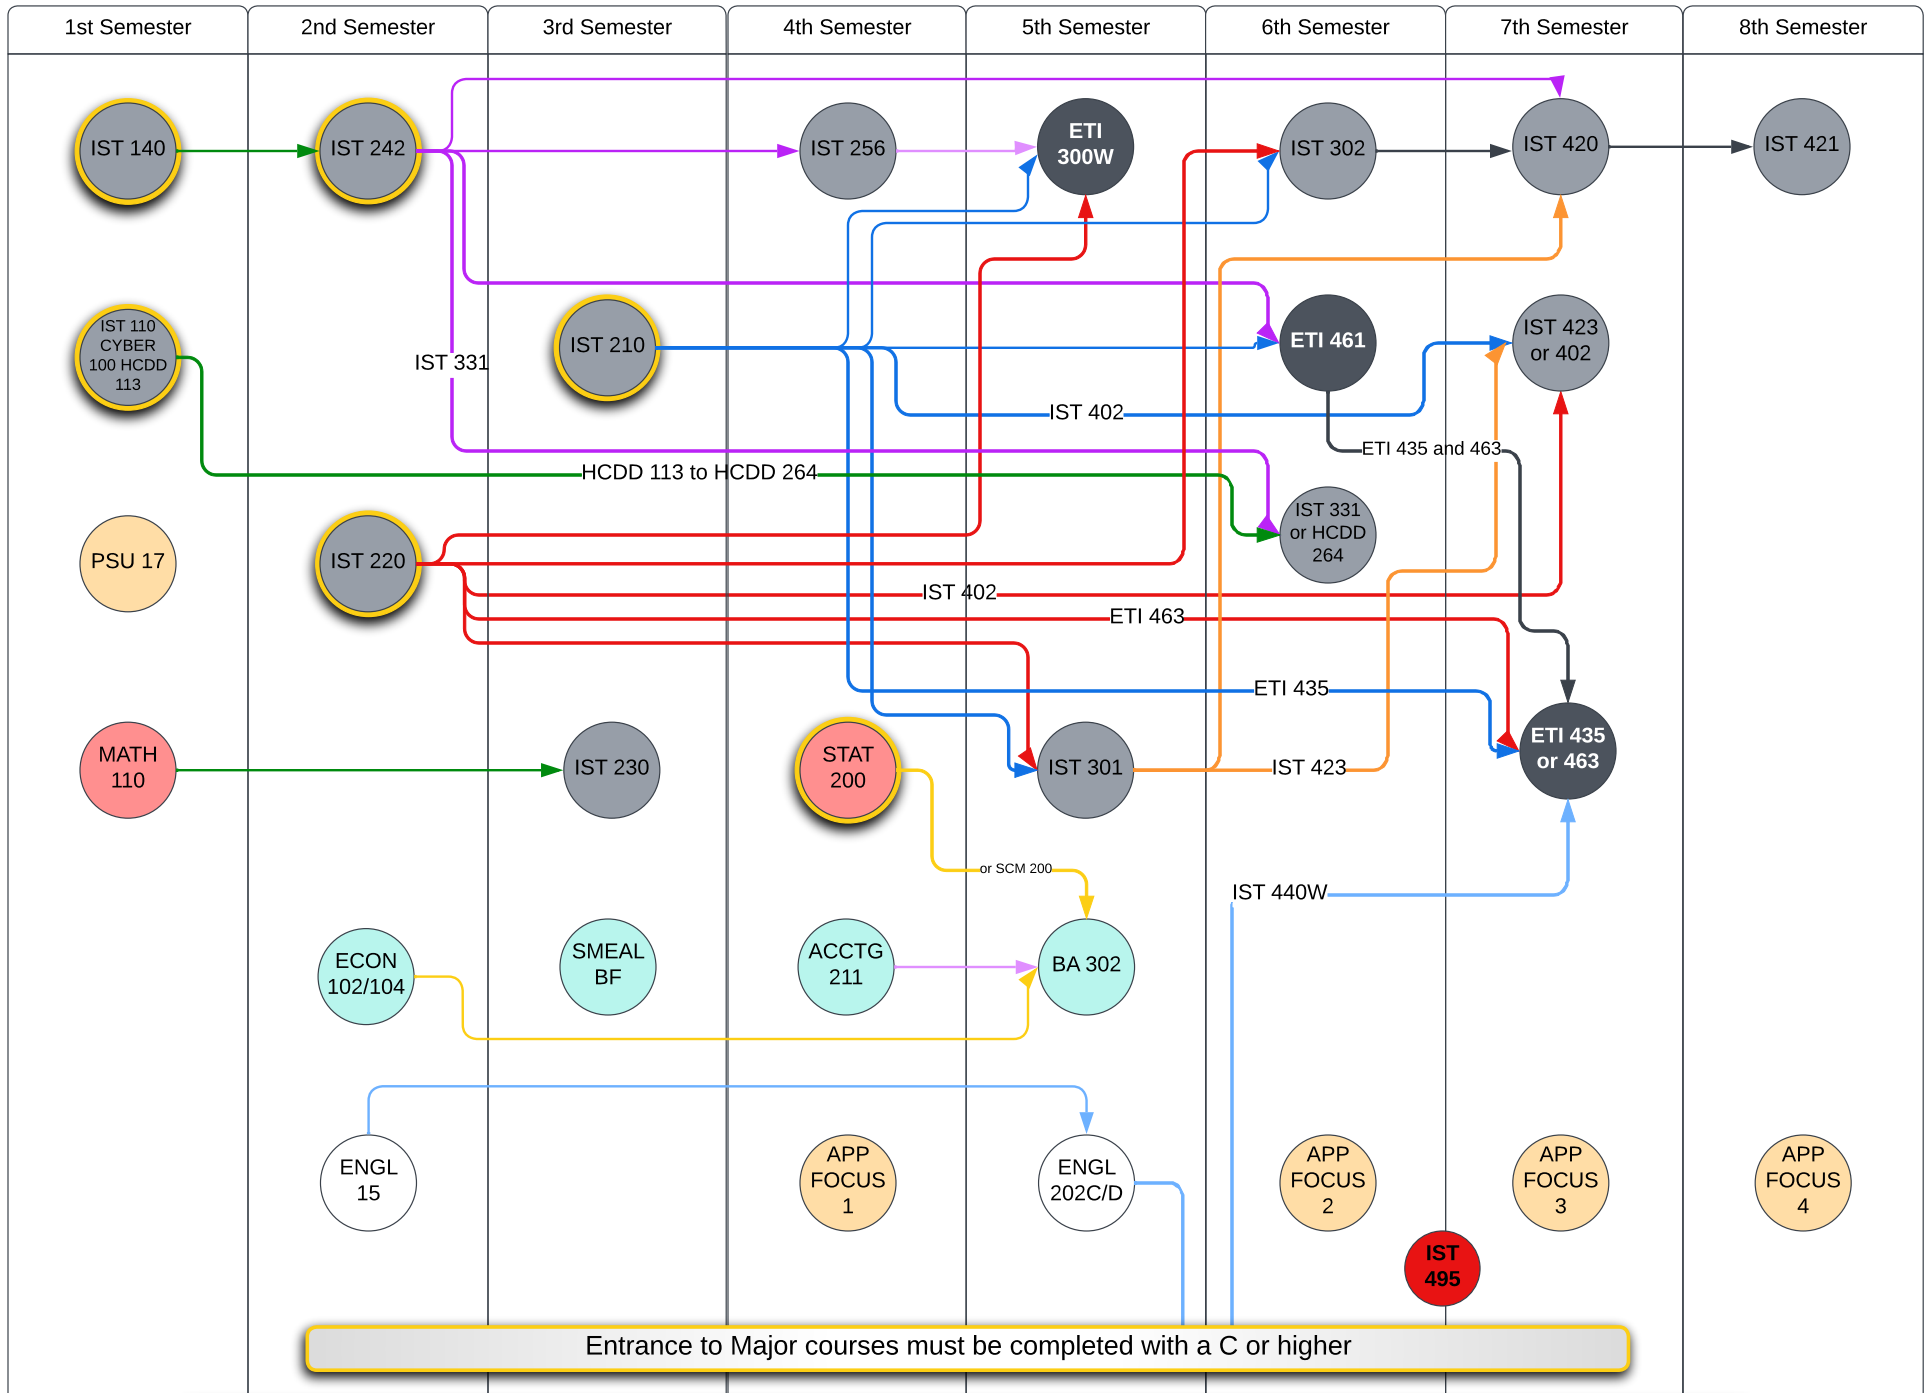

Enterprise Technology Integration (*ETCHI_BS*) 2023-24

Entrance to Major courses must be completed with a C or higher

This flowchart has been designed to complement the current Suggested Academic Plan found at bulletins.psu.edu and should be used with student What-If and/or Academic Requirement Reports in Lionpath